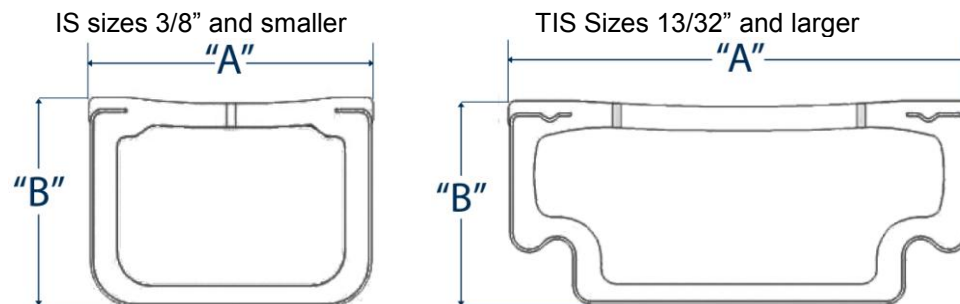

SPACER WIDTHS AND ACCESSORIES

Size (Inches/ MM)	TGI Spacer Part Number	Inches "A" width decimal	Millimeters "A" width decimal	90° Fixed Corner Key	Folding Locking Corner Key	Gas Filling Corner Key	Flexible Corner Key	Steel Straight Connector
1/4	IS0104	0.2441	6.20	√	NA	√	√	√
9/32	IS0932	0.2791	7.09	√	NA	NA	√	√
5/16	IS0516	0.3067	7.79	√	NA	√	√	√
3/8	IS0308	0.3693	9.38	√	NA	√	NA	√
13/32	TIS1332	0.4004	10.17	√	√	√	NA	√
7/16	TIS0716	0.4315	10.96	√	NA	√	NA	√
12MM	TIS115MM	0.4508	11.45	NA	NA	NA	NA	√
15/32	TIS1532	0.4669	11.86	√	√	√	√	√
1/2	TIS0102	0.4941	12.55	√	NA	√	NA	√
17/32	TIS1732	0.5291	13.44	√	√	√	√	√
9/16	TIS0916	0.5567	14.14	√	NA	√	NA	√
19/32	TIS1932	0.5917	15.03	√	√	√	√	√
16MM	TIS155MM	0.6083	15.45	NA	NA	NA	NA	√
5/8	TIS0508	0.6228	15.82	√	NA	√	NA	√
21/32	TIS2132	0.6543	16.62	√	√	√	√	√
17/25	TIS1725	0.6740	17.12	√	NA	√	NA	√
23/32	TIS2332	0.7169	18.21	√	√	√	NA	√
3/4	TIS0304	0.7441	18.90	√	NA	√	NA	√

SPACER WIDTH MEASUREMENT:

Spacer width is the actual width measured across the top of the thermoplastic blend as indicated below.

Dimension "B" Standard Height: 6.85 mm / 0.27 inches (all sizes)

SPACER WIDTHS AND ACCESSORIES - page 2